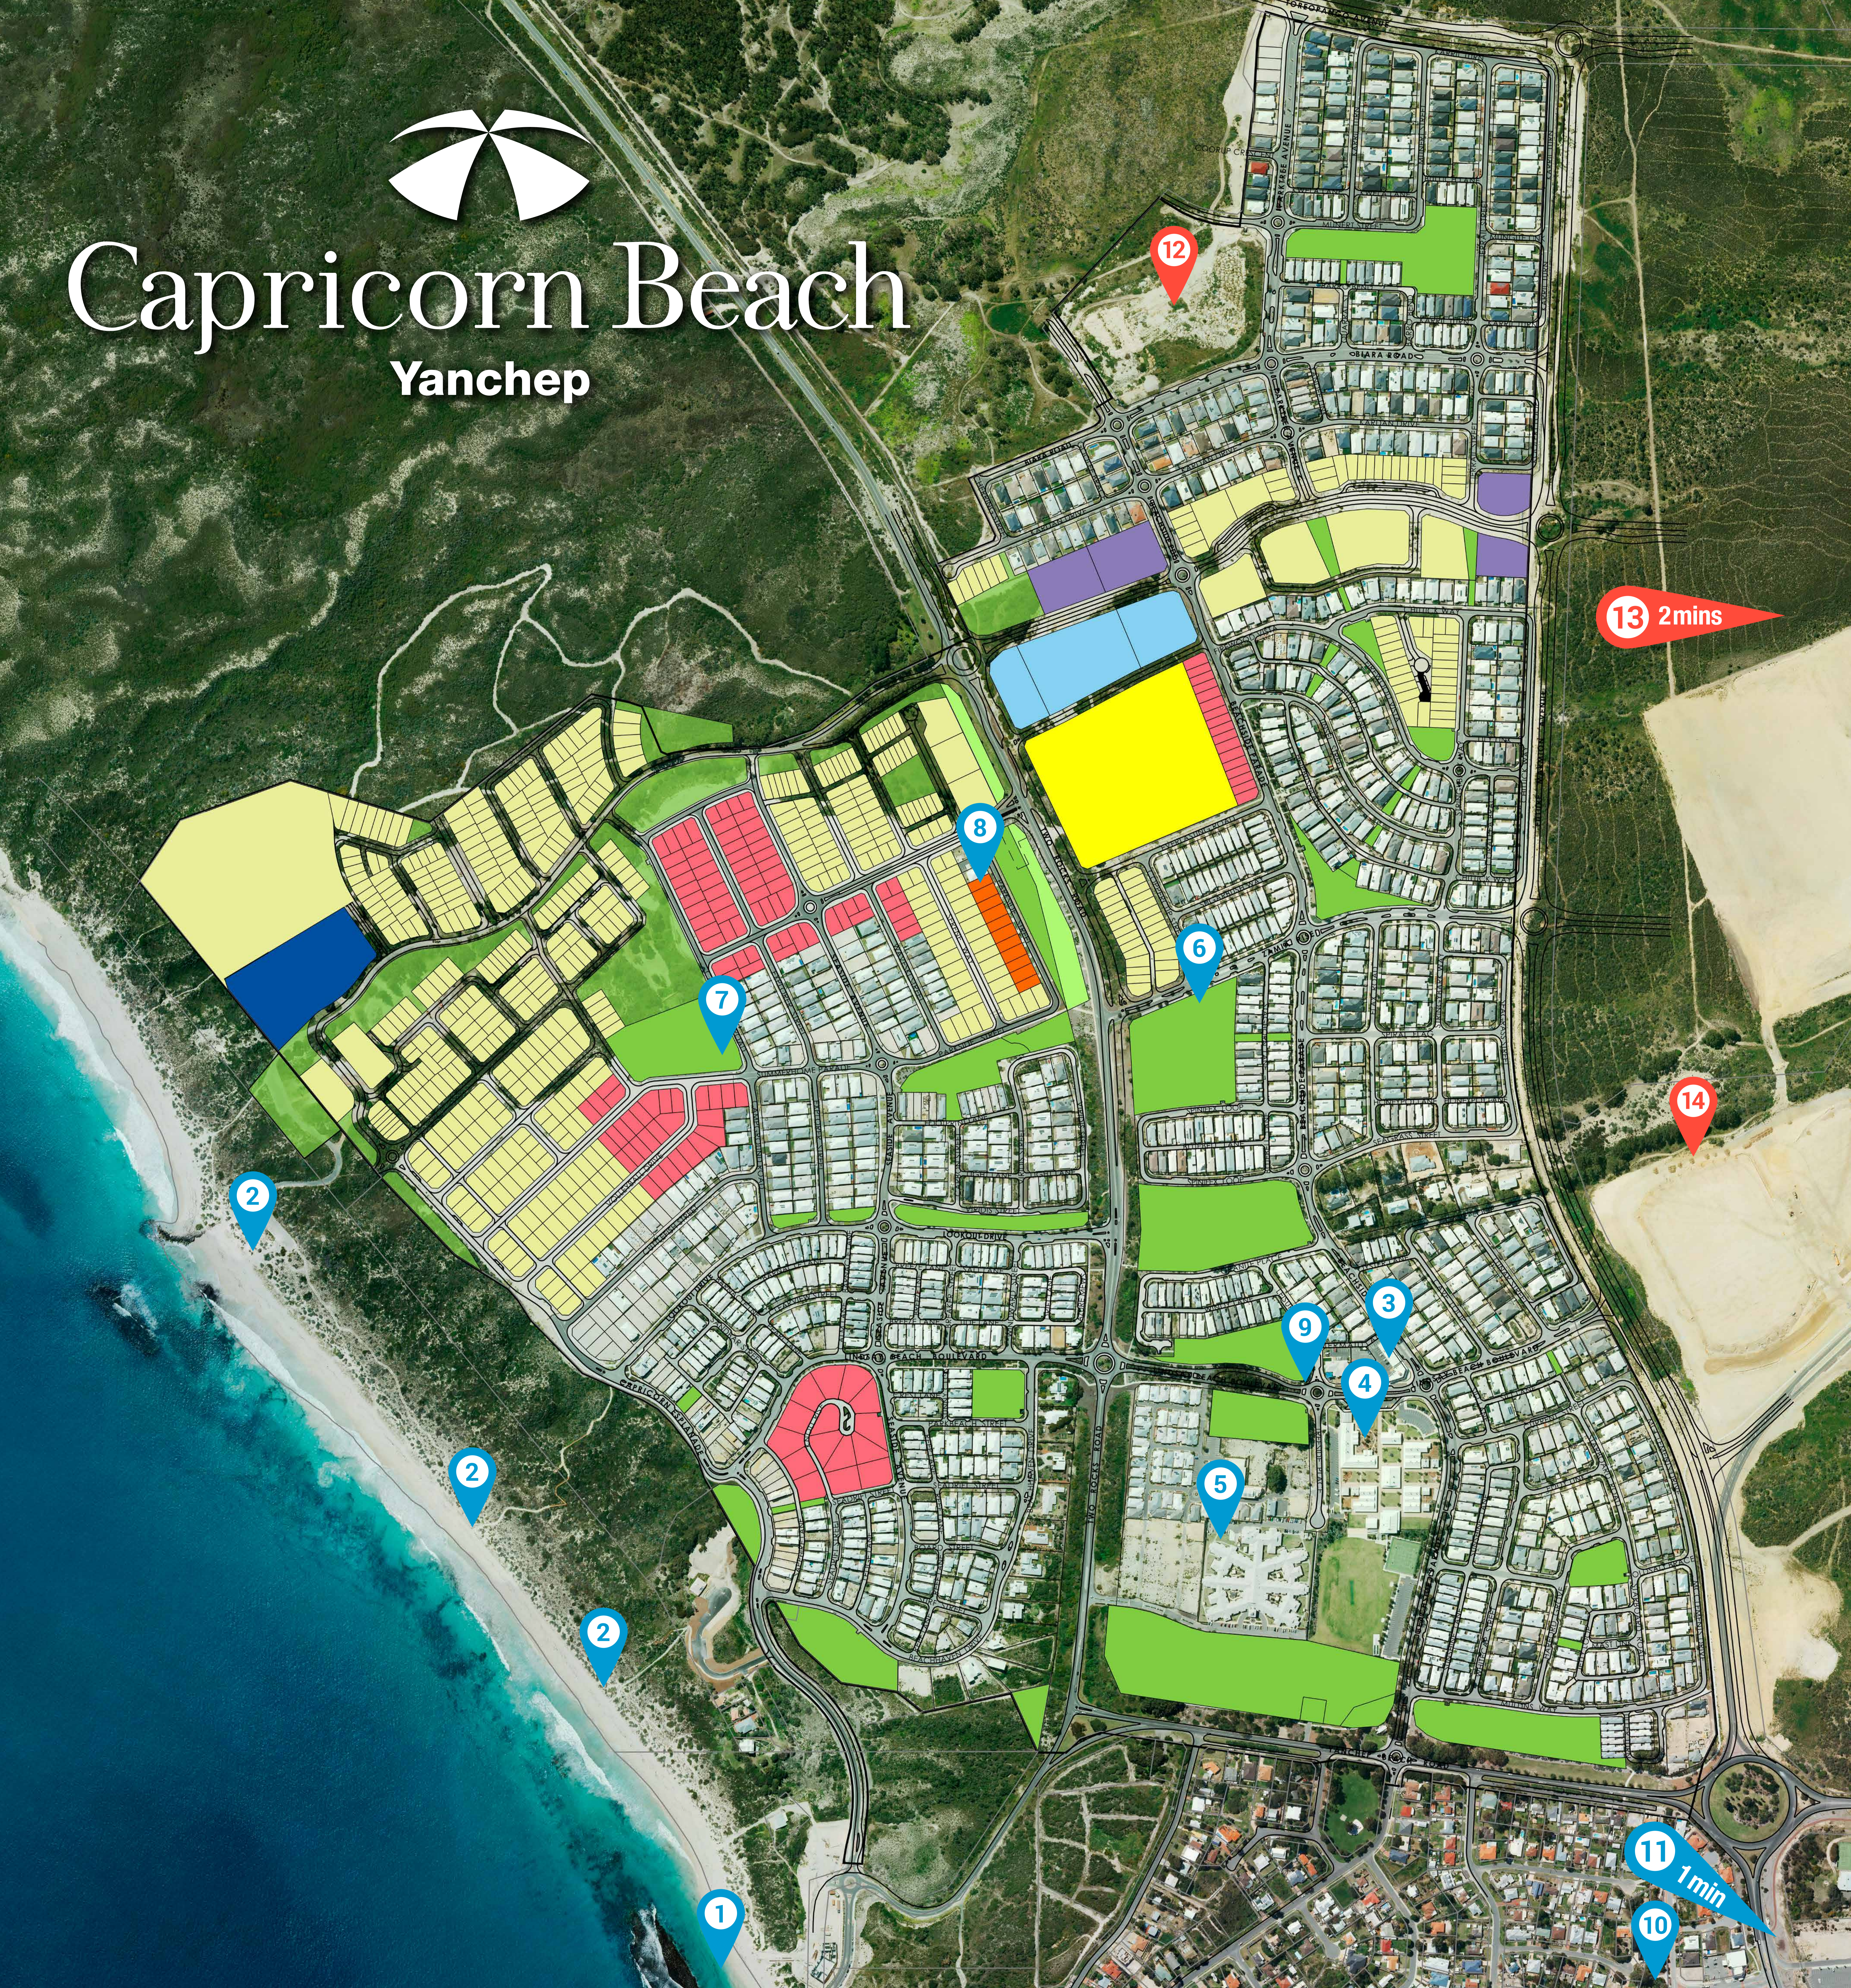

Capricorn Beach

Yanchep

Capricorn Beach Masterplan

Established

- | | | | |
|--|---------------------------------------|---|--------------------------------|
| 1 Yanchep Lagoon & Surf Life Saving Club | 2 Boardwalk and Beach Access | 3 Local Shops, Medical and Dental Centre | 4 Yanchep Beach Primary School |
| 5 Bethanie Village Aged Care | 6 Established Park with Tennis Courts | 7 Campground Park | 8 Sales Office |
| 9 Capricorn Early Learning Centre | 10 Yanchep Medical Centre | 11 Yanchep Central Woolworths, Bank, Specialty Stores | ● Current Development |
| | | | ● Display Village |

Future

- | | | | |
|---------------------------------|------------------------------------|------------------------------------|-------------------------------|
| 12 Primary and High School Oval | 13 Yanchep City Centre & Rail Line | 14 Yanchep District Playing Fields | ● Future Retirement Village |
| ● Future Mixed-Use Development | ● Future Tourism Precinct | ● Future Development | ● Neighbourhood Retail Centre |