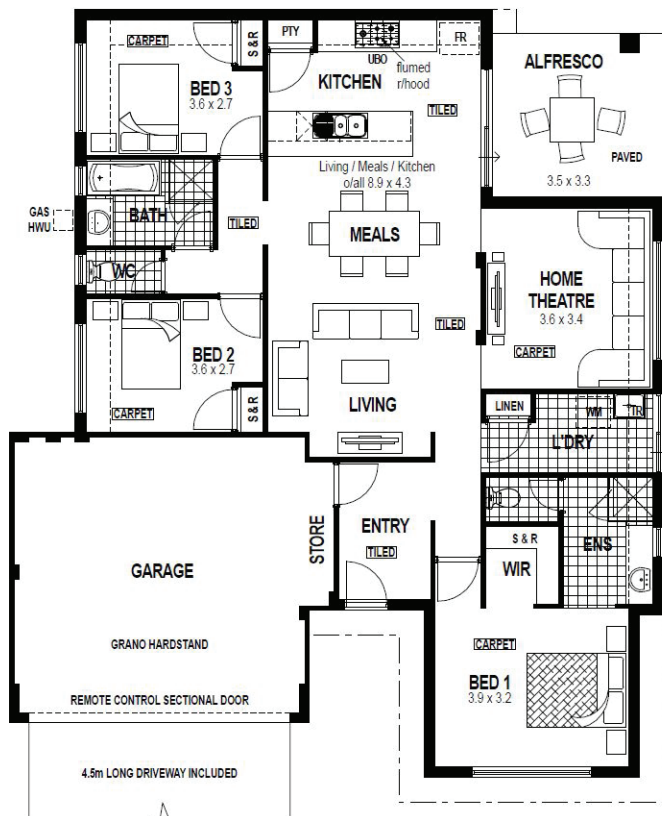

15 x 20m | 300sqm

## The Highland 3 x 2 x 2

from **\$369,500\***

- Fujitsu reverse cycle air conditioning
- Essastone benchtops to kitchen, bathroom and ensuite
- European 450 x 450 floor tiling to living and loop pile carpets to beds
- Choice on venetian or vertical window treatments throughout
- 900mm gourmet westinghouse kitchen appliances including rangehood