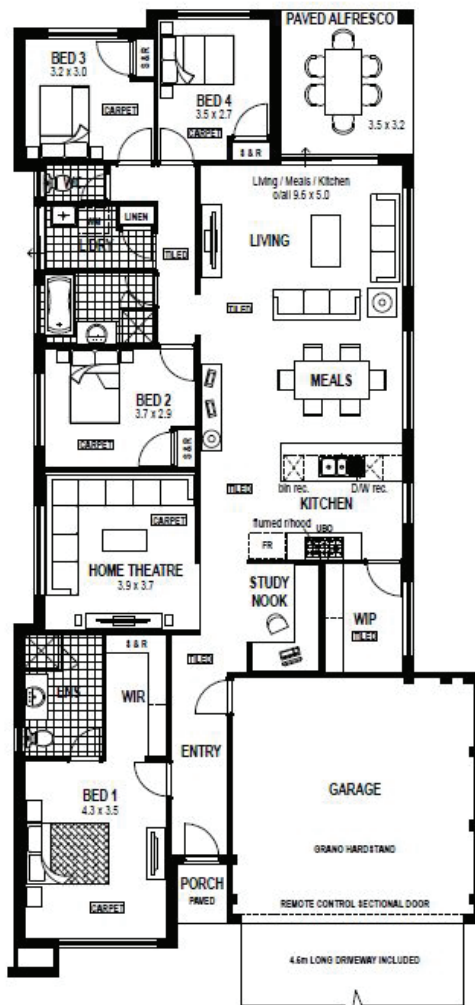

The Ultimate

4 x 2 x 2

from **\$409,500***

- Fujitsu reverse cycle air conditioning
- Led lighting
- Essastone benchtops to kitchen, bathroom and ensuite
- European 450 x 450 floor tiling to living and loop pile carpets to beds
- Choice on venetian or vertical window treatments throughout
- 900mm gourmet westinghouse kitchen appliances including rangehood