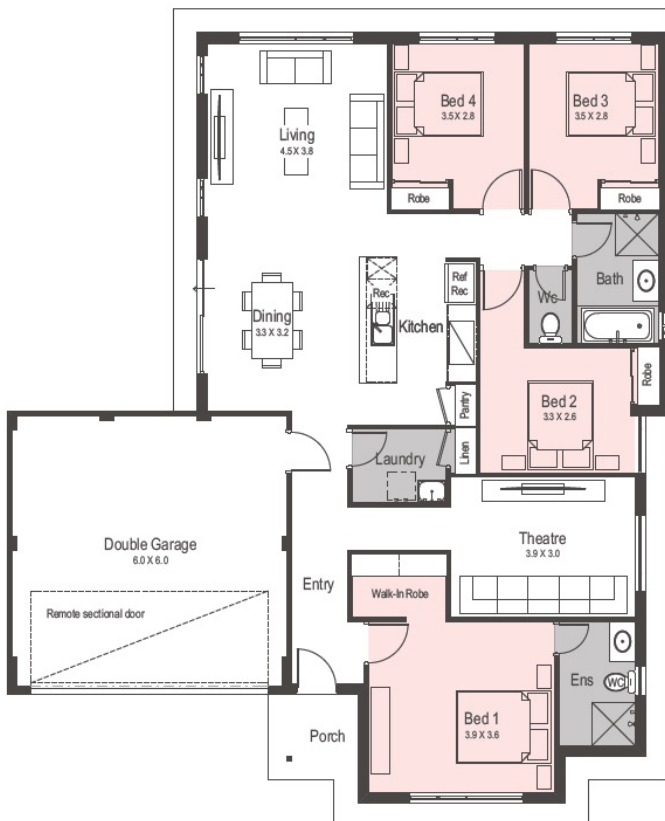

15 x 20m | 300sqm

## The Kingston 4 x 2 x 2

from **\$374,540\***

- 900mm stainless steel appliances and 20mm Caesarstone benchtops
- Quality flooring upgrade, window treatments and blinds
- Caesarstone throughout bathrooms and ensuite
- 25 year structural guarantee
- Fixed siteworks
- Air con