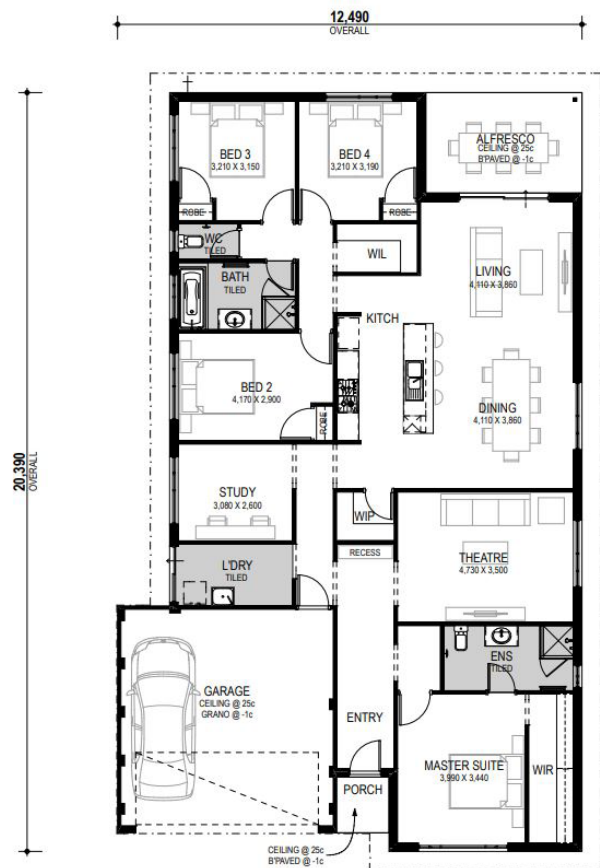

* Photos for illustrative purposes only and may not comply with design guidelines. Prices subject to change without notice.