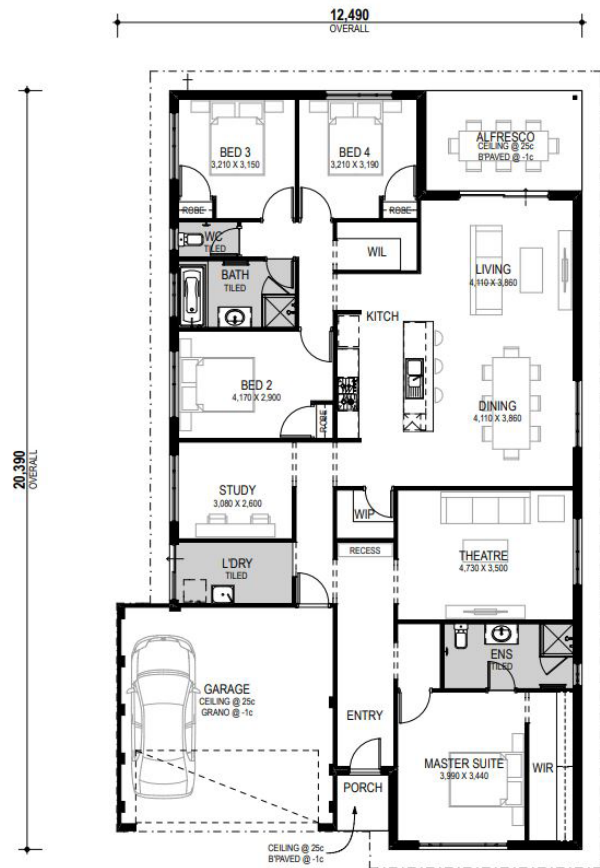

* Photos for illustrative purposes only and may not comply with design guidelines. Prices subject to change without notice.