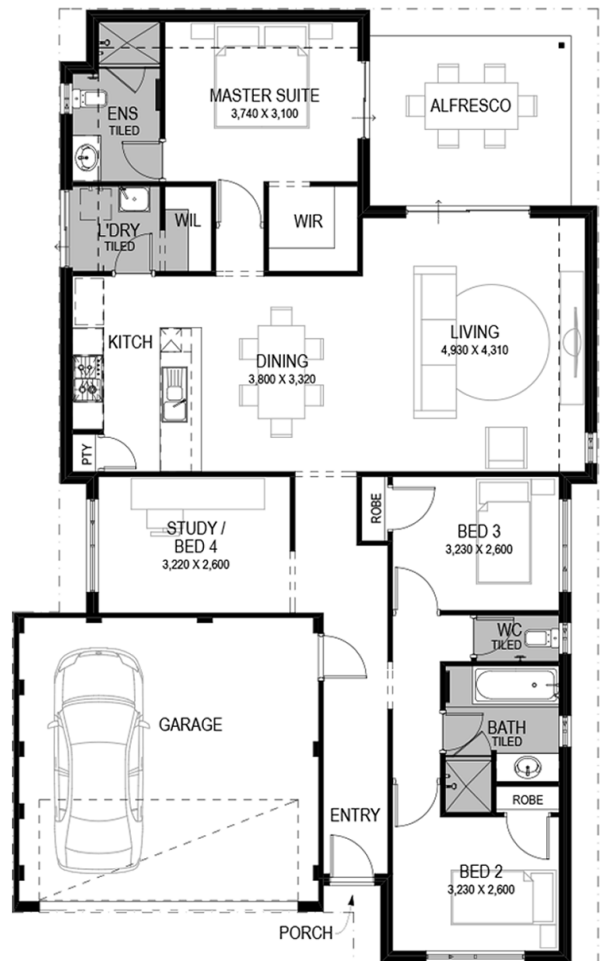

* Photos for illustrative purposes only and may not comply with design guidelines. Prices subject to change without notice.

www.capricornyanchep.com.au | 08 9561 6018