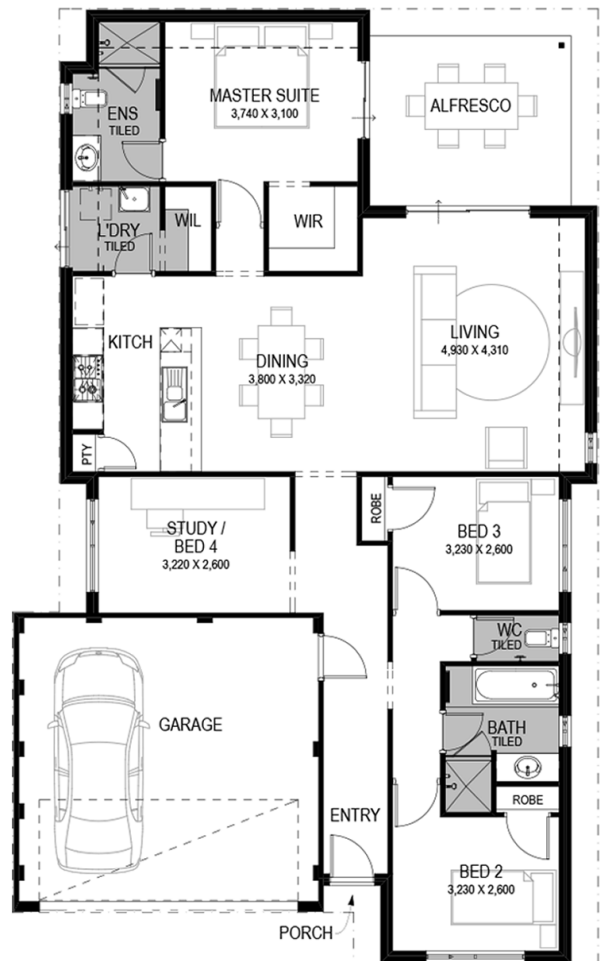

* Photos for illustrative purposes only and may not comply with design guidelines. Prices subject to change without notice.