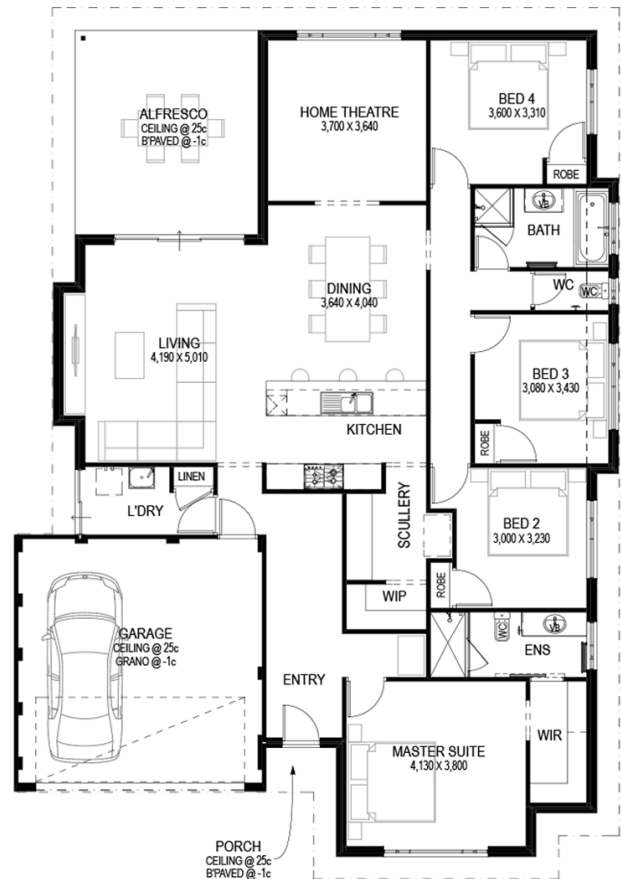

* Photos for illustrative purposes only and may not comply with design guidelines. Prices subject to change without notice.