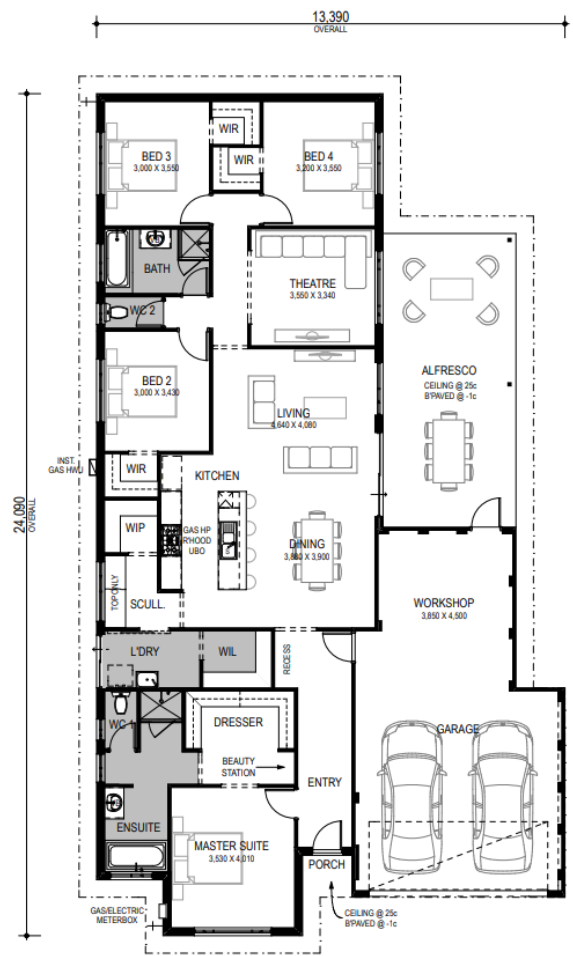

* Photos for illustrative purposes only and may not comply with design guidelines. Prices subject to change without notice.