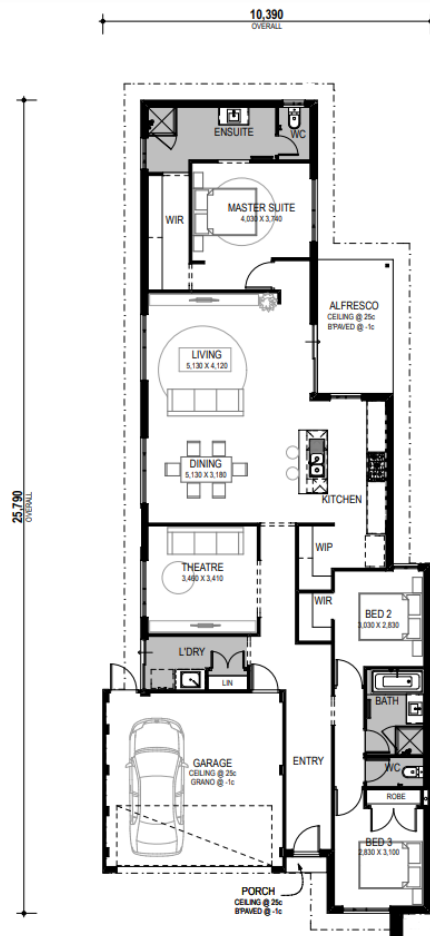

* Photos for illustrative purposes only and may not comply with design guidelines. Prices subject to change without notice.