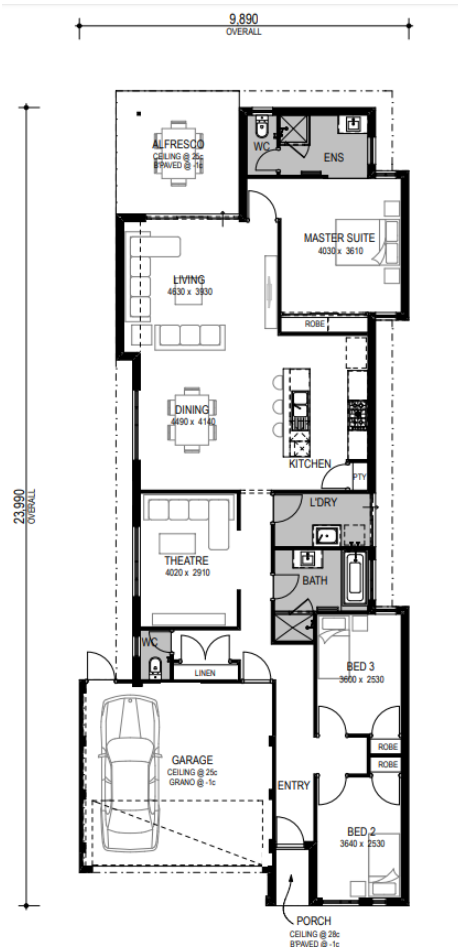

* Photos for illustrative purposes only and may not comply with design guidelines. Prices subject to change without notice.