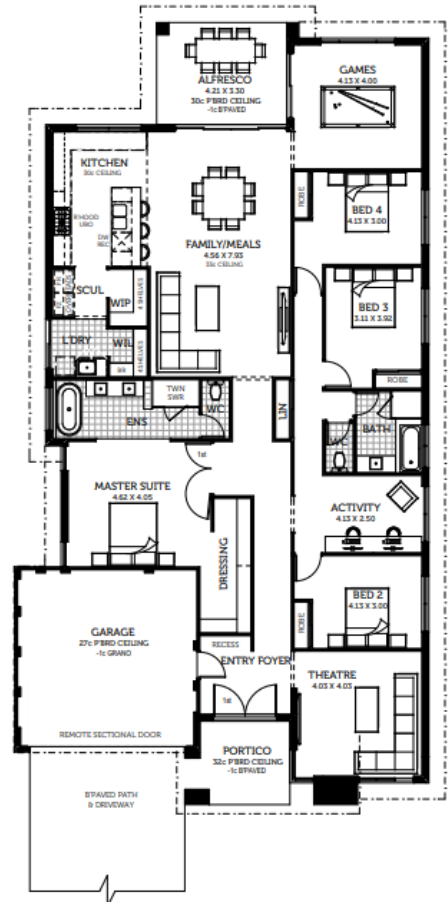

* Photos for illustrative purposes only and may not comply with design guidelines. Prices subject to change without notice.