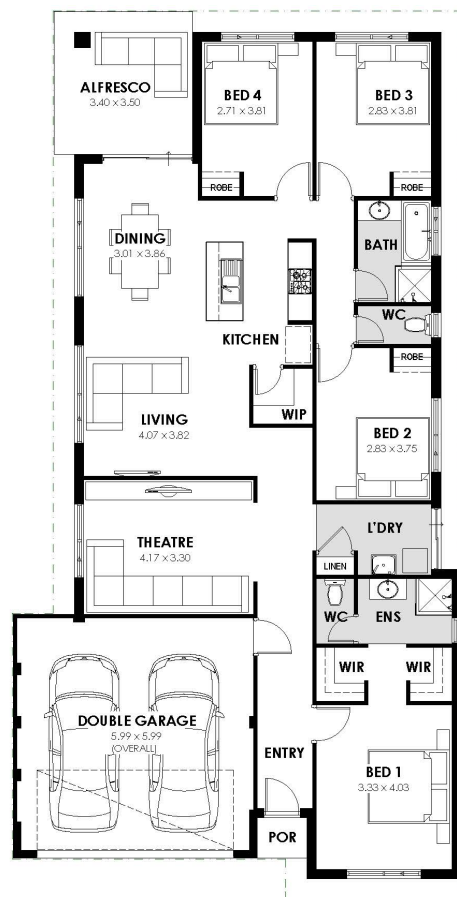

Capricorn Beach

Yanchep

12.5 x 30m | 375sqm

The Murchison

4 x 2 x 2

from

\$441,897*

- Reverse Cycle Air Conditioning
- 20mm Essastone Benchtop Throughout
- 30 Course High Ceilings Internally
- 4x Bed w/ Theatre
- WIP & Double WIR
- Plus \$3,000 Pre Start Allowance