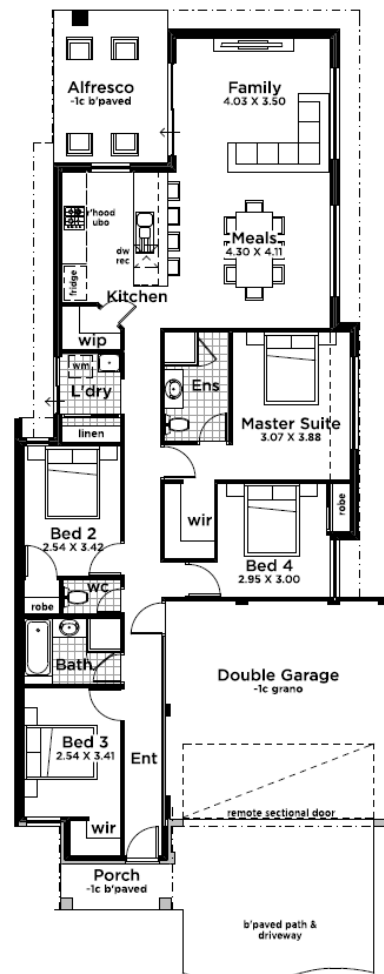

# Capricorn Beach

Yanchep

10.5 x 30m | 315sqm

## The Meridian | 4 x 2 x 2

from **\$360,690\***

- Choice of 6 stylish front elevations included
- Quality Brikmakers 2c clay bricks
- Flyscreens to all windows and sliding doors
- Flickmaker taps throughout as standard
- Westinghouse stainless steel gas hotplate and electric oven
- Rangehood included with full height tiling to underside
- Soft close cupboards and drawers
- Mirrored sliding robe doors to all bedrooms