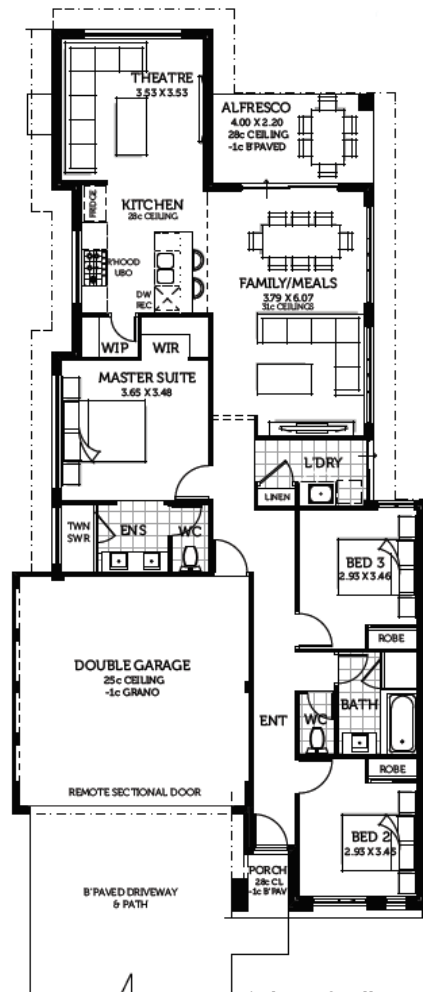

Capricorn Beach

Yanchep

10.5 x 30m | 315sqm

The Atlantis | 3 x 2 x 2

from **\$362,990***

- Your choice of 6 rendered front elevations
- Deluxe brand-name kitchen appliances
- Choice of chrome or matt black tapware
- 6-star NatHERS energy rating
- 31c high ceilings to main living areas
- 20mm European Silestone benchtops throughout
- Fujitsu ducted reverse cycle A/C
- Resort-style ensuite with double basins
- Site works allowance included

Chris Wilson
0487 370 007

* Photos for illustrative purposes only and may not comply with design guidelines. Prices subject to change without notice.