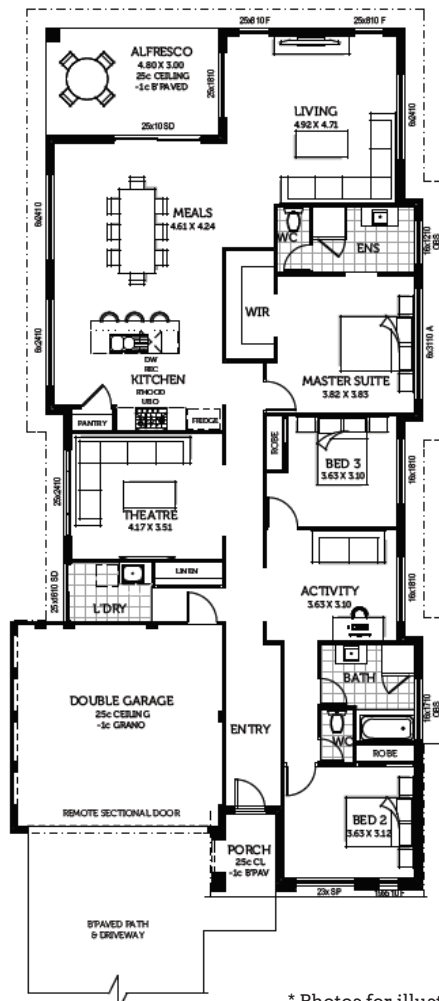

Capricorn Beach

Yanchep

12.5 x 30m | 375sqm

The Leeuwin | 3 x 2 x 2

from **\$460,990***

- Full internal wall paint with 2-coats
- No crack GTEK Smartwalls
- WA-made cabinetry with soft-close drawers + doors
- Deluxe brand-name kitchen appliances
- Choice of chrome or matt black tapware
- 6-star NatHERS energy rating
- Lifetime structural guarantee
- Carpets on foam underlay to bedrooms
- Undermount sink to bathroom and ensuite
- 20mm Silestone benchtops throughout