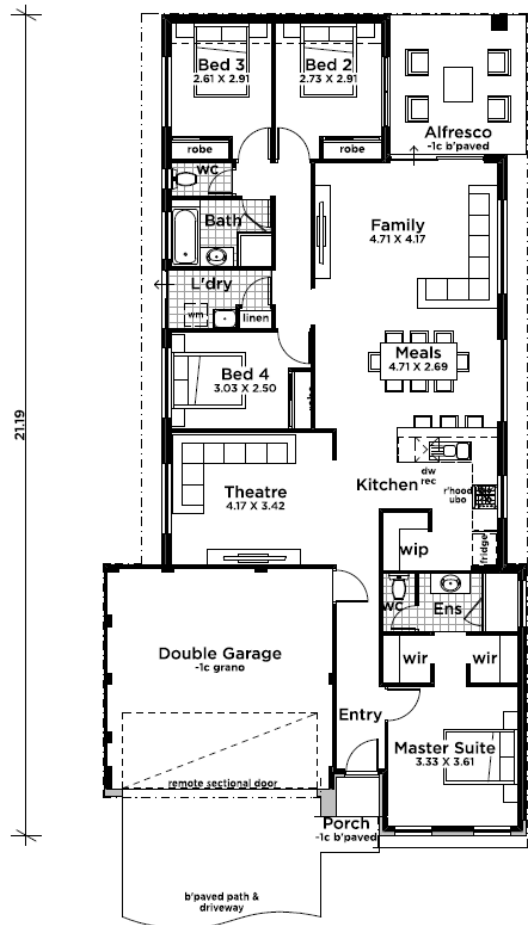

Capricorn Beach

Yanchep

12.5 x 30m | 375sqm

The Infinite | 4 x 2 x 2

from **\$430,690***

- Choice of 6 stylish front elevations included
- Quality Brikmakers 2c clay bricks
- Flyscreens to all windows and sliding doors
- Flickmaker taps throughout as standard
- Westinghouse stainless steel gas hotplate and electric oven
- Rangehood included with full height tiling to underside
- Soft close cupboards and drawers
- Mirrored sliding robe doors to all bedrooms