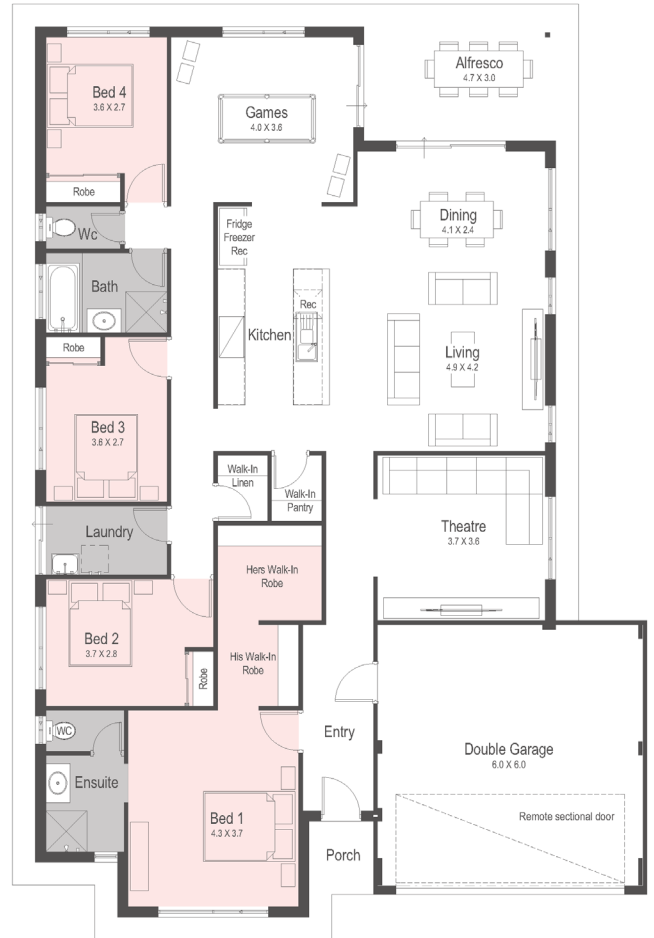

# Capricorn Beach

Yanchep

15 x 30m | 450sqm

\* Artist impression only

## The Kennedy Games GO

4 x 2 x 2

from **\$493,650\***

- Electrical upgrade package
- 900mm Stainless steel appliances and 20mm Caesarstone benchtops
- Intelligent Home 5 point smart wiring package
- LED downlights throughout and fluro to garage
- Master bedroom with fully appointed ensuite
- Mirrored sliding doors to robes
- Glass pivot screen doors to showers
- 25 year structural guarantee & fixed site costs