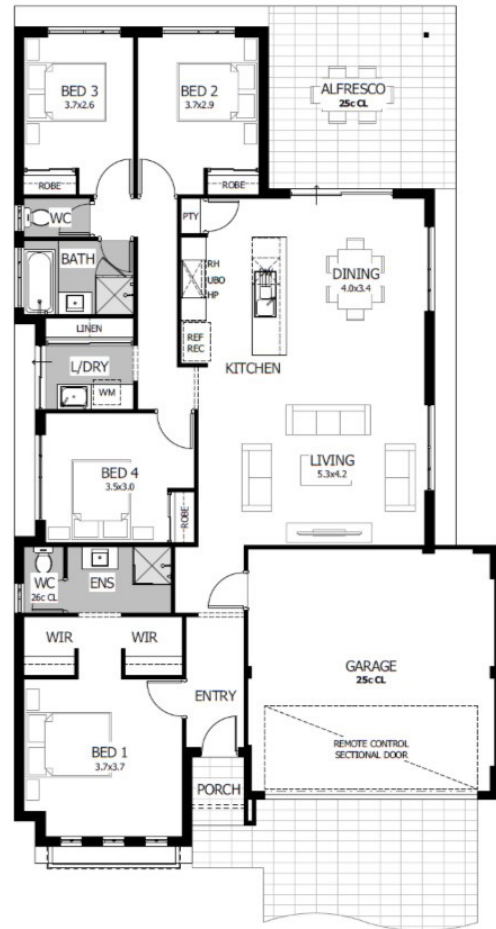

# Capricorn Beach

Yanchep

12.5 x 30m | 375sqm

\* Artist impression only

## The Flynn GO

4 x 2 x 2

from **\$424,990\***

- Electrical upgrade package
- 900mm Stainless steel appliances and 20mm Caesarstone benchtops
- Intelligent Home 5 point smart wiring package
- LED downlights throughout and fluro to garage
- Master bedroom with fully appointed ensuite
- Mirrored sliding doors to robes
- Glass pivot screen doors to showers
- 25 year structural guarantee & fixed site costs