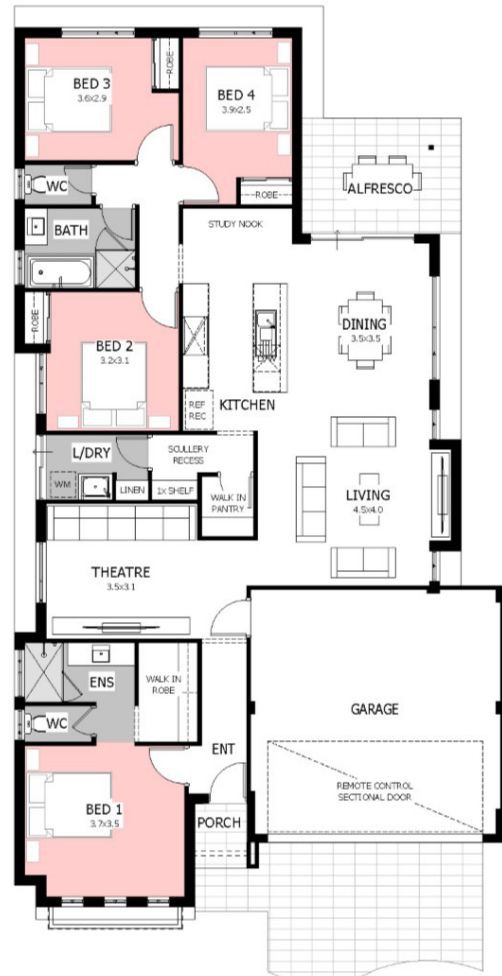

Capricorn Beach

Yanchep

12.5 x 30m | 375sqm

* Artist impression

The Lincoln Plus

4 x 2 x 2

from **\$446,190***

- Quality flooring and blinds throughout
- 900mm Stainless steel appliances and 20mm Caesarstone benchtops
- Intelligent Home 5 point smart wiring package
- LED downlights throughout and fluro to garage
- Master bedroom with fully appointed ensuite
- Mirrored sliding doors to robes
- Glass pivot screen doors to showers
- 25 year structural guarantee & fixed site costs

* Photos for illustrative purposes only and may not comply with design guidelines. Prices subject to change without notice.

Blake Garvey
0402 786 589