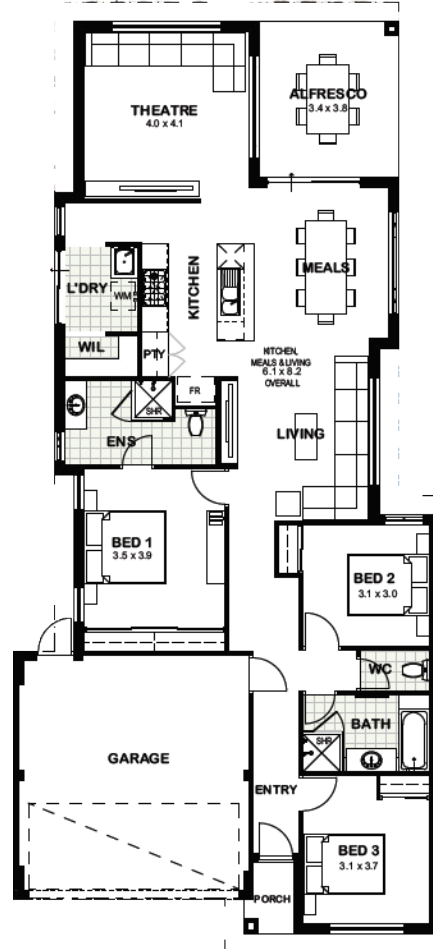

# Capricorn Beach

Yanchep

10.5 x 30m | 315sqm

## The Findon | 3 x 2 x 2

from

**\$371,063\***

- Our stylish Findon home design
- ISO9001 Quality Assured home builder
- Essastone benchtops throughout
- 900mm Westinghouse appliances
- Lifetime structural guarantee
- Your choice of stylish front elevation
- Flickmixer tapware and china basins