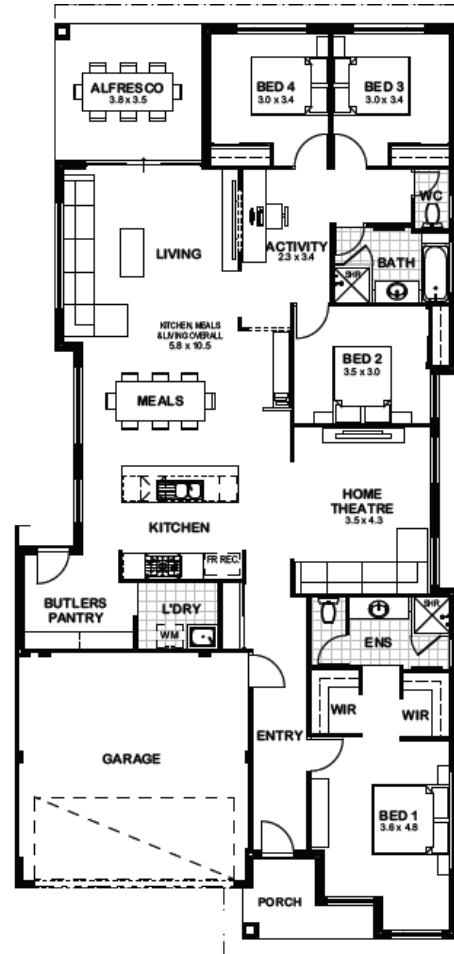

Capricorn Beach

Yanchep

12.5 x 30m | 375sqm

The Wakeley | 4 x 2 x 2

from

\$442,924*

- Our spacious Wakeley home design
- ISO9001 Quality Assured home builder
- Essastone benchtops throughout
- 900mm Westinghouse appliances
- Lifetime structural guarantee
- Your choice of stylish front elevation
- Flickmixer tapware and china basins

MOMU
Proudly part of *Content Living*

Pauline George
0415 772 262

* Photos for illustrative purposes only and may not comply with design guidelines. Prices subject to change without notice.