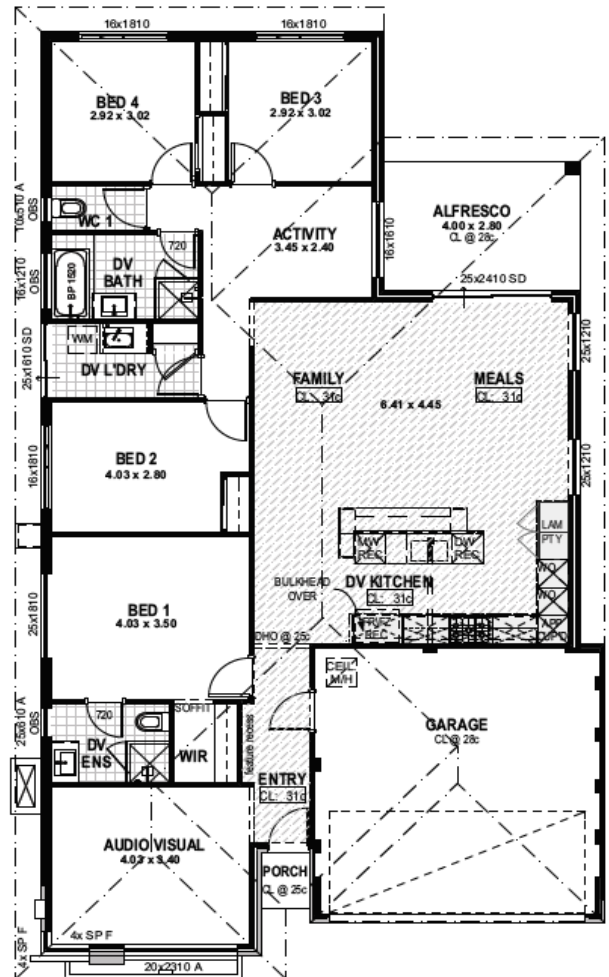

Capricorn Beach

Yanchep

15 x 30m | 450sqm

* Artist impression only

The Brighton Beach | 4 x 2 x 2

from **\$481,372***

- Chef inspired Luxury Kitchen
- Theatre and Activity Area
- Reverse Cycle A/C
- Stone Bench Tops throughout
- Porcelain Main Floor Tiling
- High Ceilings and LED lighting