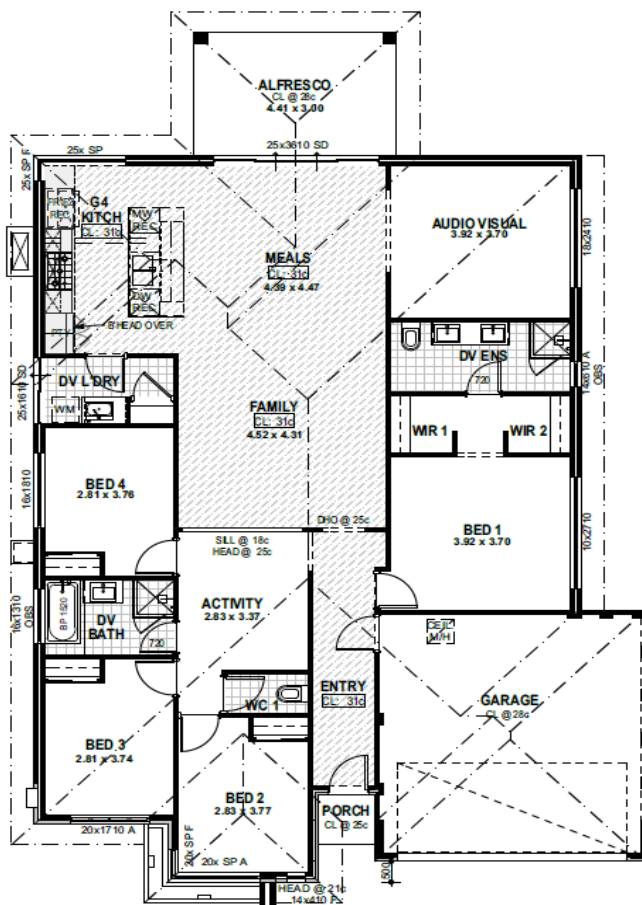

Capricorn Beach

Yanchep

15 x 30m | 300sqm

* Artist impression only

Elwood Beach | 4 x 2 x 2

from **\$484,344***

- Chef inspired Luxury Kitchen
- Theatre and Activity Area
- Reverse Cycle A/C
- Stone Bench Tops Throughout
- Porcelain Main Floor Tiling
- High Ceilings and LED Lighting
- Separate Activity and Audio Visual Rooms