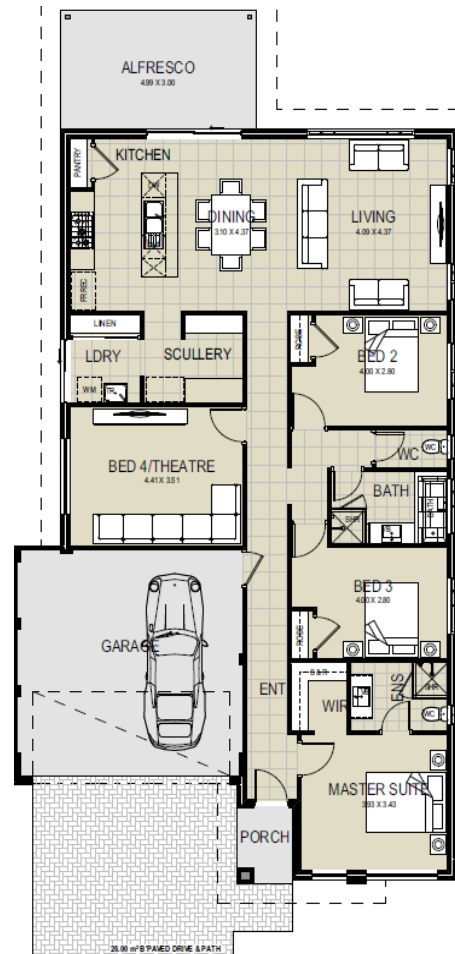

# Capricorn Beach

Yanchep

12.5 x 30m | 375sqm

\* Artist impression only

## Langley | 4 x 2 x 2

from **\$422,950\***

- Chef Inspired Luxury Kitchen
- Home Theatre/4th Bedroom
- Premium Stone Benchtops Throughout
- 20-Day Price Lockdown & 6 Month Slab Down Guarantee

\* Photos for illustrative purposes only and may not comply with design guidelines. Prices subject to change without notice.