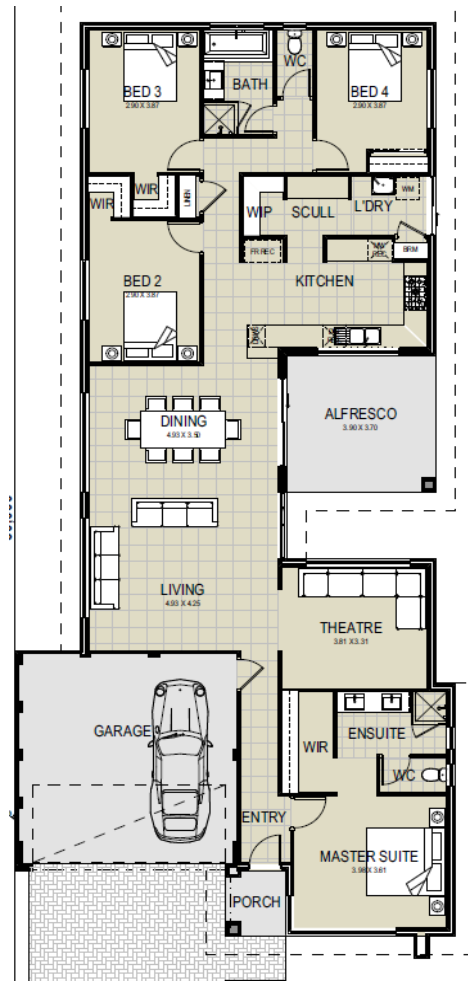

Capricorn Beach

Yanchep

12.5 x 30m | 375sqm

Sanctuary | 4 x 2 x 2

from **\$449,950***

- Chef Inspired Luxury Kitchen
- Central Alfresco
- Open Plan Living and Dining
- Premium Stone Benchtops Throughout
- 20-Day Price Lockdown & 6 month Slab Down Guarantee