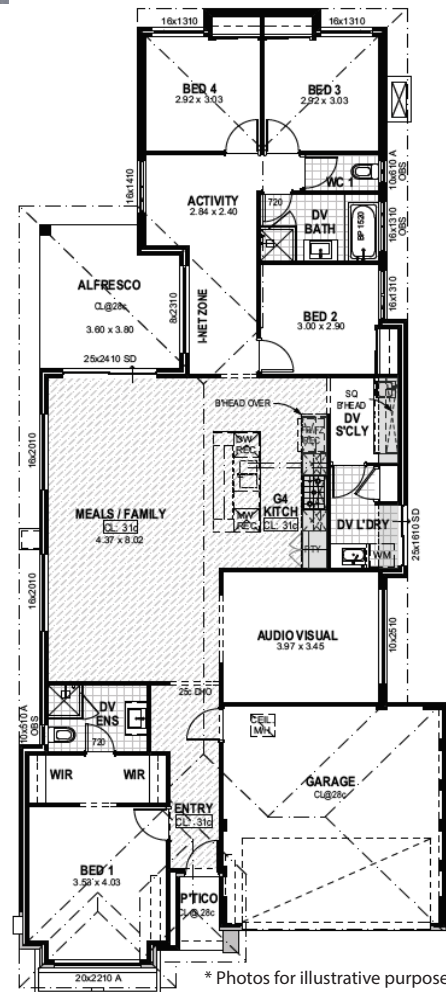

Capricorn Beach

Yanchep

12.5 x 30m | 375sqm

* Artist impression only

Bells Beach | 4 x 2 x 2

from **\$465,597***

- Chef inspired Luxury Kitchen
- Theatre and Activity Area
- Reverse Cycle A/C
- Stone Bench Tops Throughout
- Porcelain Main Floor Tiling
- High Ceilings and LED Lighting
- Separate Activity and Audio Visual Rooms