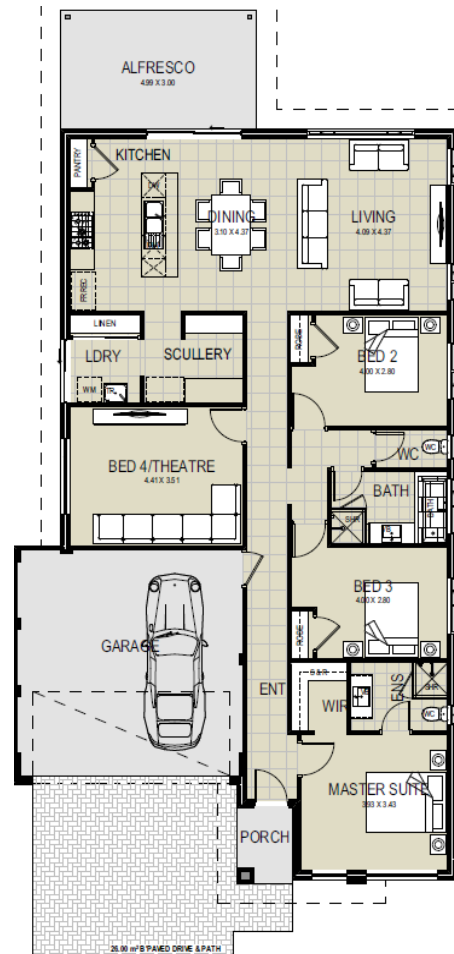

Capricorn Beach

Yanchep

12.5 x 30m | 375sqm

* Artist impression only

Langley | 4 x 2 x 2

from **\$442,950***

- Chef Inspired Luxury Kitchen
- Home Theatre/4th Bedroom
- Premium Stone Benchtops Throughout
- 20-Day Price Lockdown & 6 Month Slab Down Guarantee