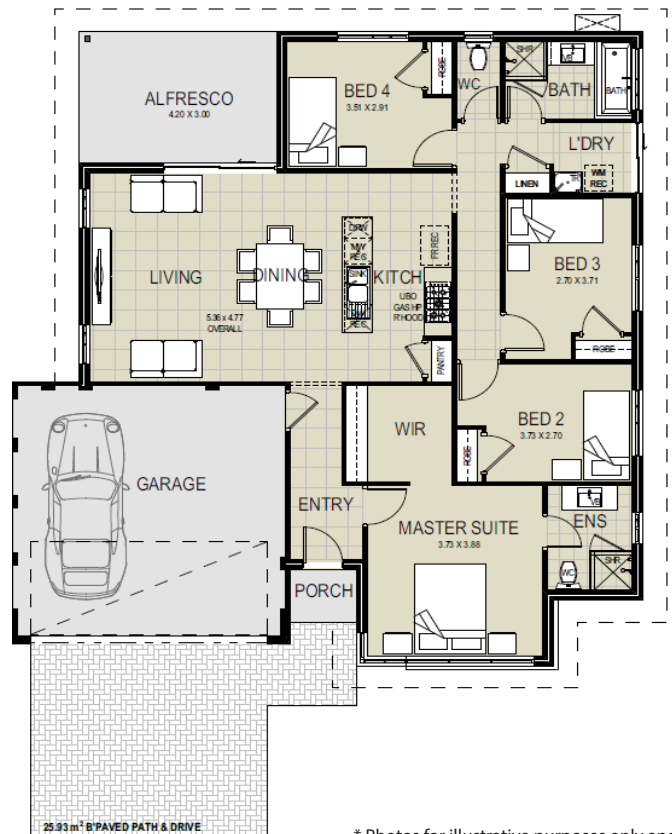

# Capricorn Beach

Yanchep

15 x 20m | 300sqm

\* Artist impression only

Madden | 4 x 2 x 2

from **\$400,950\***

- Chef Inspired Luxury Kitchen
- Premium Stone Benchtops Throughout
- Blinds & Flooring Package
- Designer Elevation
- 20-Day Price Lockdown & 6 month Slab Down Guarantee