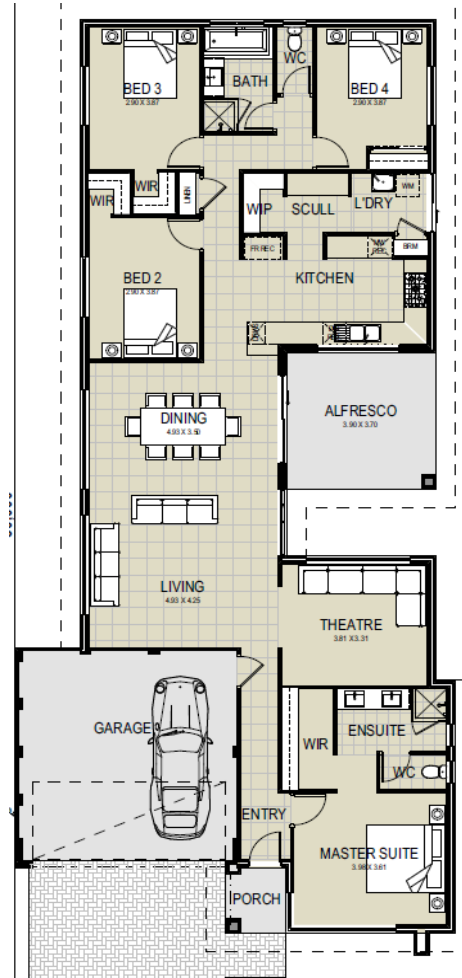

Capricorn Beach

Yanchep

12.5 x 30m | 375sqm

* Artist impression only

Sanctuary | 4 x 2 x 2

from **\$467,950***

- Chef Inspired Luxury Kitchen
- Central Alfresco
- Open Plan Living and Dining
- Premium Stone Benchtops Throughout
- 20-Day Price Lockdown & 6 month Slab Down Guarantee

* Photos for illustrative purposes only and may not comply with design guidelines. Prices subject to change without notice.

Neil Morris
0417 880 199