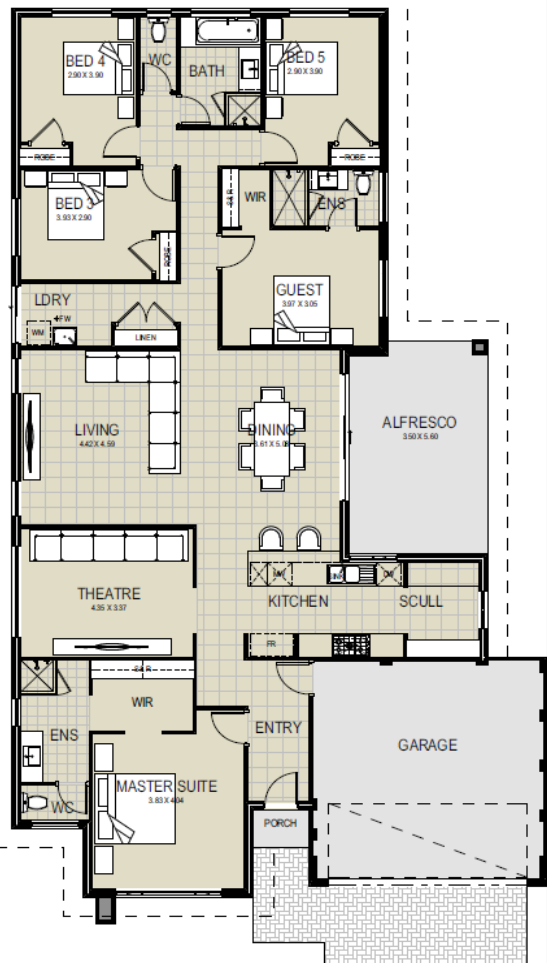

Capricorn Beach

Yanchep

15 x 30m | 450sqm

Windsor | 5x 3 x 2

from **\$504,950***

- Chef Inspired Luxury Kitchen
- Theatre
- Indoor and Outdoor Entertaining
- Premium Stone Benchtops Throughout
- 20-Day Price Lockdown & 6 month Slab Down Guarantee