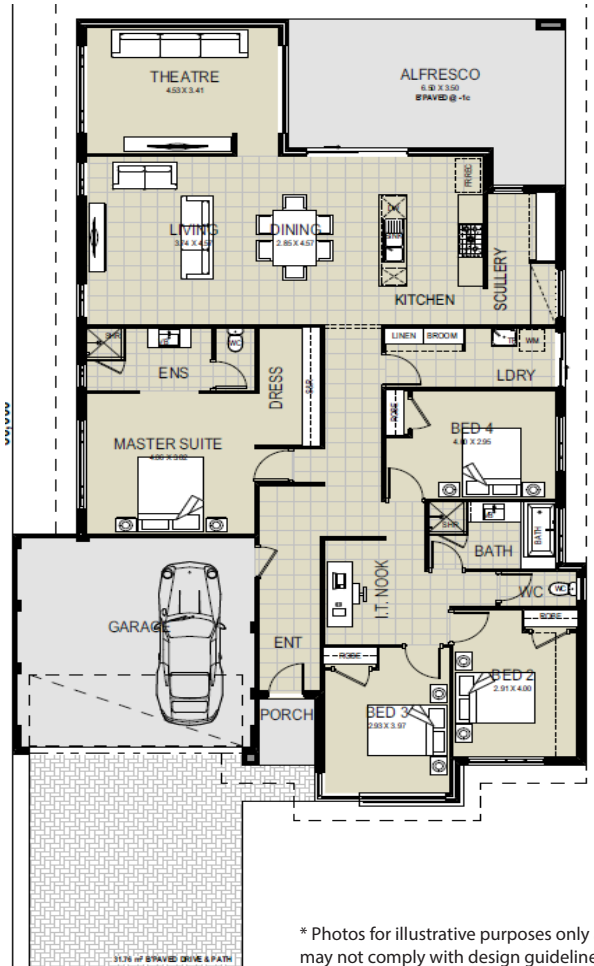

Capricorn Beach

Yanchep

15 x 30m | 450sqm

* Artist impression only

Winston | 4 x 2 x 2

from **\$470,950***

- Chef Inspired Luxury Kitchen
- Premium Stone Benchtops Throughout
- Blinds & Flooring Package
- Designer Elevation
- 20-Day Price Lockdown & 6 month Slab Down Guarantee