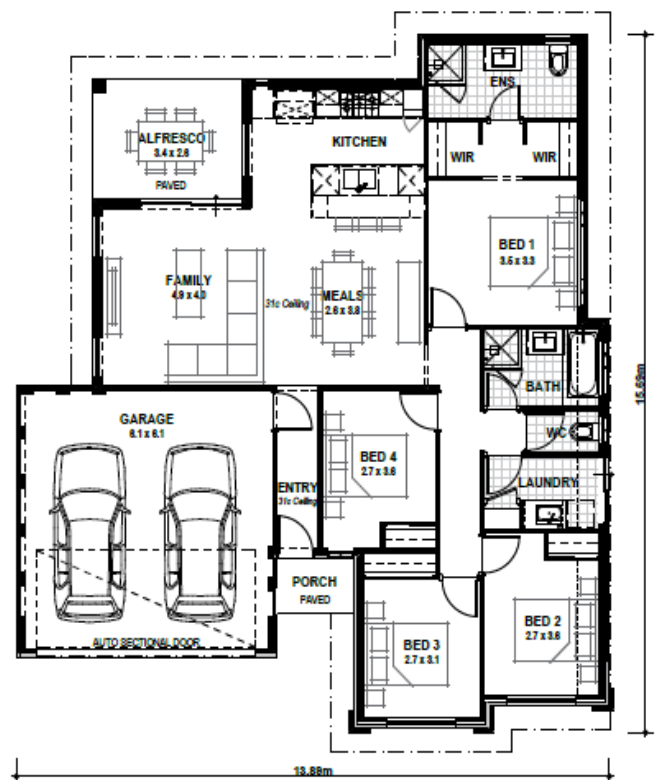

Capricorn Beach

Yanchep

15 x 25m | 375sqm

Bronte Beach | 4 x 2 x 2

from **\$445,387***

- Full Turnkey Inclusions
- Gourmet Kitchen
- Reverse Cycle A/C
- Stone Benchtops Throughout
- Porcelain Main Floor Tiling