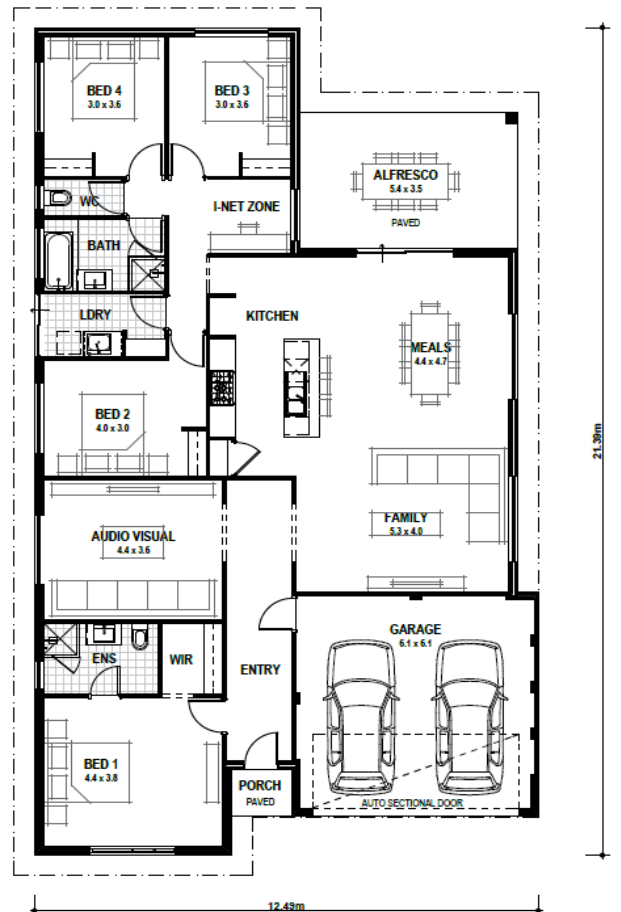

Capricorn Beach

Yanchep

15 x 30m | 450sqm

The Merlot | 4 x 2 x 2

from **\$455,308***

- Separate Audio Visual Room
- 900mm Westinghouse Cooking Appliances
- Study Zone
- Large Entertaining Alfresco

Nick Popzeleff
0400 666 075